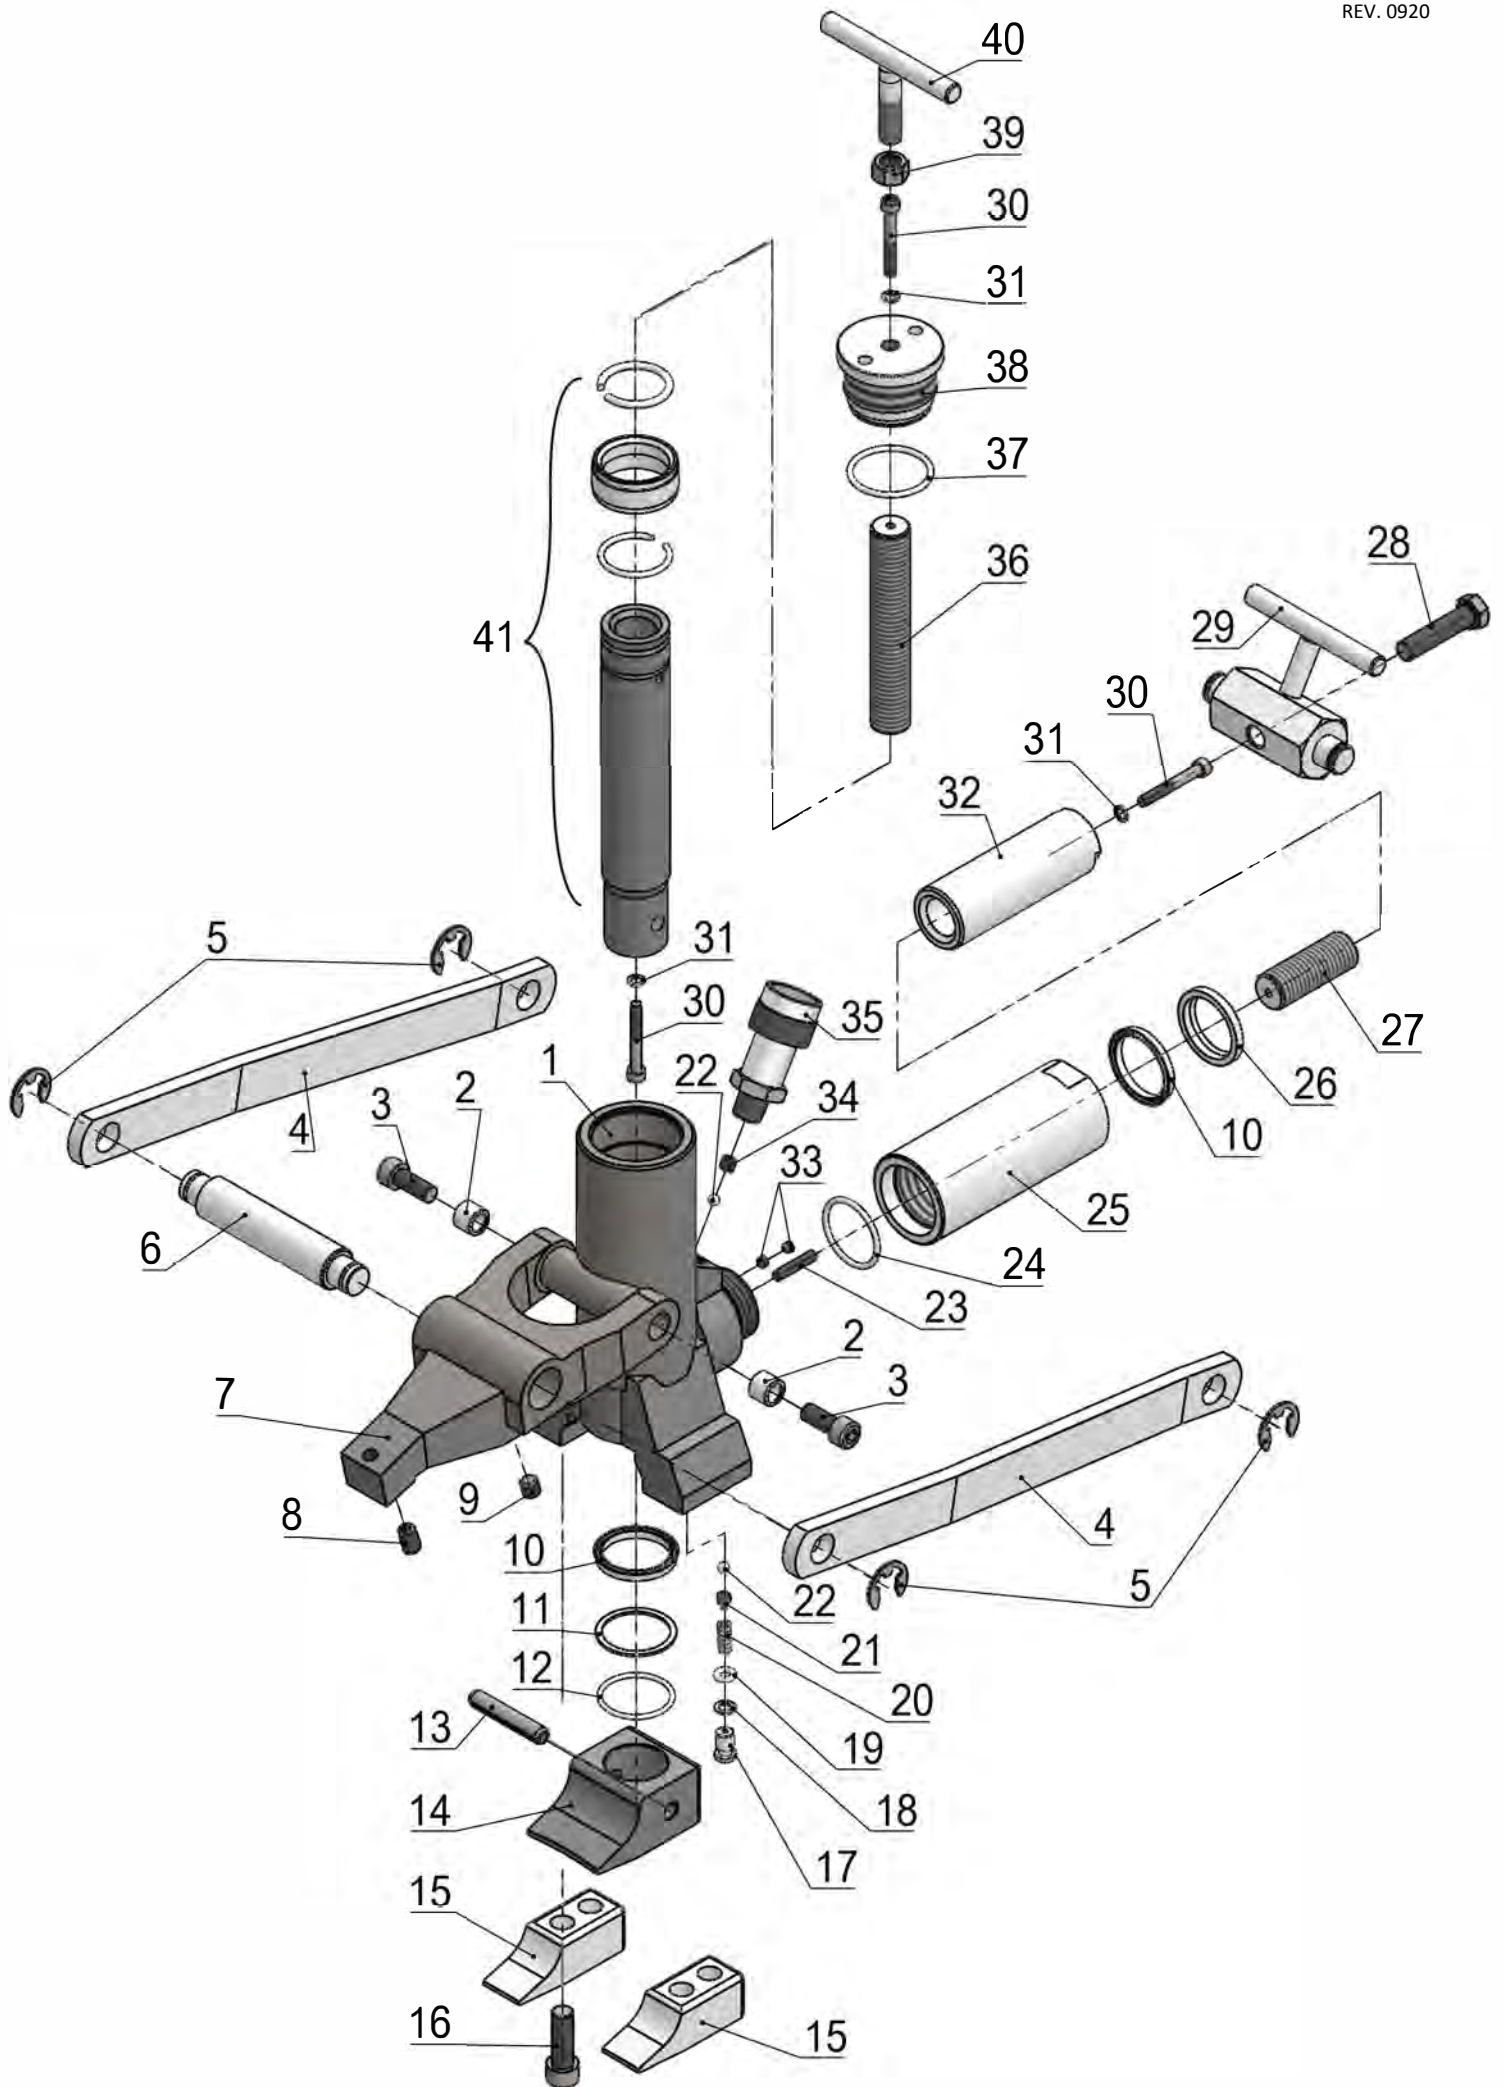

ESCO EQUIPMENT SUPPLY COMPANY

Manual & Parts List

Tire Bead Breaker

Model #10101

ESCO EQUIPMENT SUPPLY COMPANY

10101B Parts List

Item No.	Part No.	No. Req'd	Description
1	64250B	1	Bead Breaker Body
2	204238	2	Bushing
3	B1069028B	2	Cap Screw
4	350270B	2	Side Strap
5	119001	4	Retaining Clips
6	DA10488061L	1	Pin
7	420438B	1	Jaw
8	BC3806027B	1	Jaw Set Screw
9	10101B-9	1	Jaw Set Screw
10	10101B-10	2*	U Cup
11	10101B-11	1*	Wiper
12	10101B-12	1*	O Ring
13	10101B-13	1	Roll Pin
14	36853B	1	Foot
15	306135B	2	Replaceable Teeth
16	B1139028B	4	Cap Screw
17	10101B-17	1*	Valve Body
18	10101B-18	1*	O Ring
19	10101B-19	1*	Backup Ring
20	16724B	1*	Sequence Valve Spring
21	10101B-21	1*	Retainer
22	10375B	2*	Steel Ball
23	10101B-23	1	Screw Set
24	10101B-24	1*	O Ring
25	10101B-25	1	Cylinder
26	10101B-26	1*	Wiper
27	10101B-27	1	Short Spring w/ Retainers
28	10101B-28	1	Rear Handle Bolt
29	36949B	1	Rear Handle
30	10101B-30	2	Cap Screw
31	10442	3*	Copper Washer
32	10101B-32	1	Short Piston Rod
33	10101B-33	2	Plugs
34	10101B-34	1	Ball Seat
35	10606	1	Ram Half Coupler
36	10101B-36	1	Long Spring w/ Retainers
37	10101B-37	1*	O Ring
38	10101B-38	1	Aluminum Cap
39	10391B	1	Locking Nut
40	202636B	1	T Handle
41	10101B-41	1	Long Piston Rod Assembly

*Includes parts found in the 10701A-B repair kit